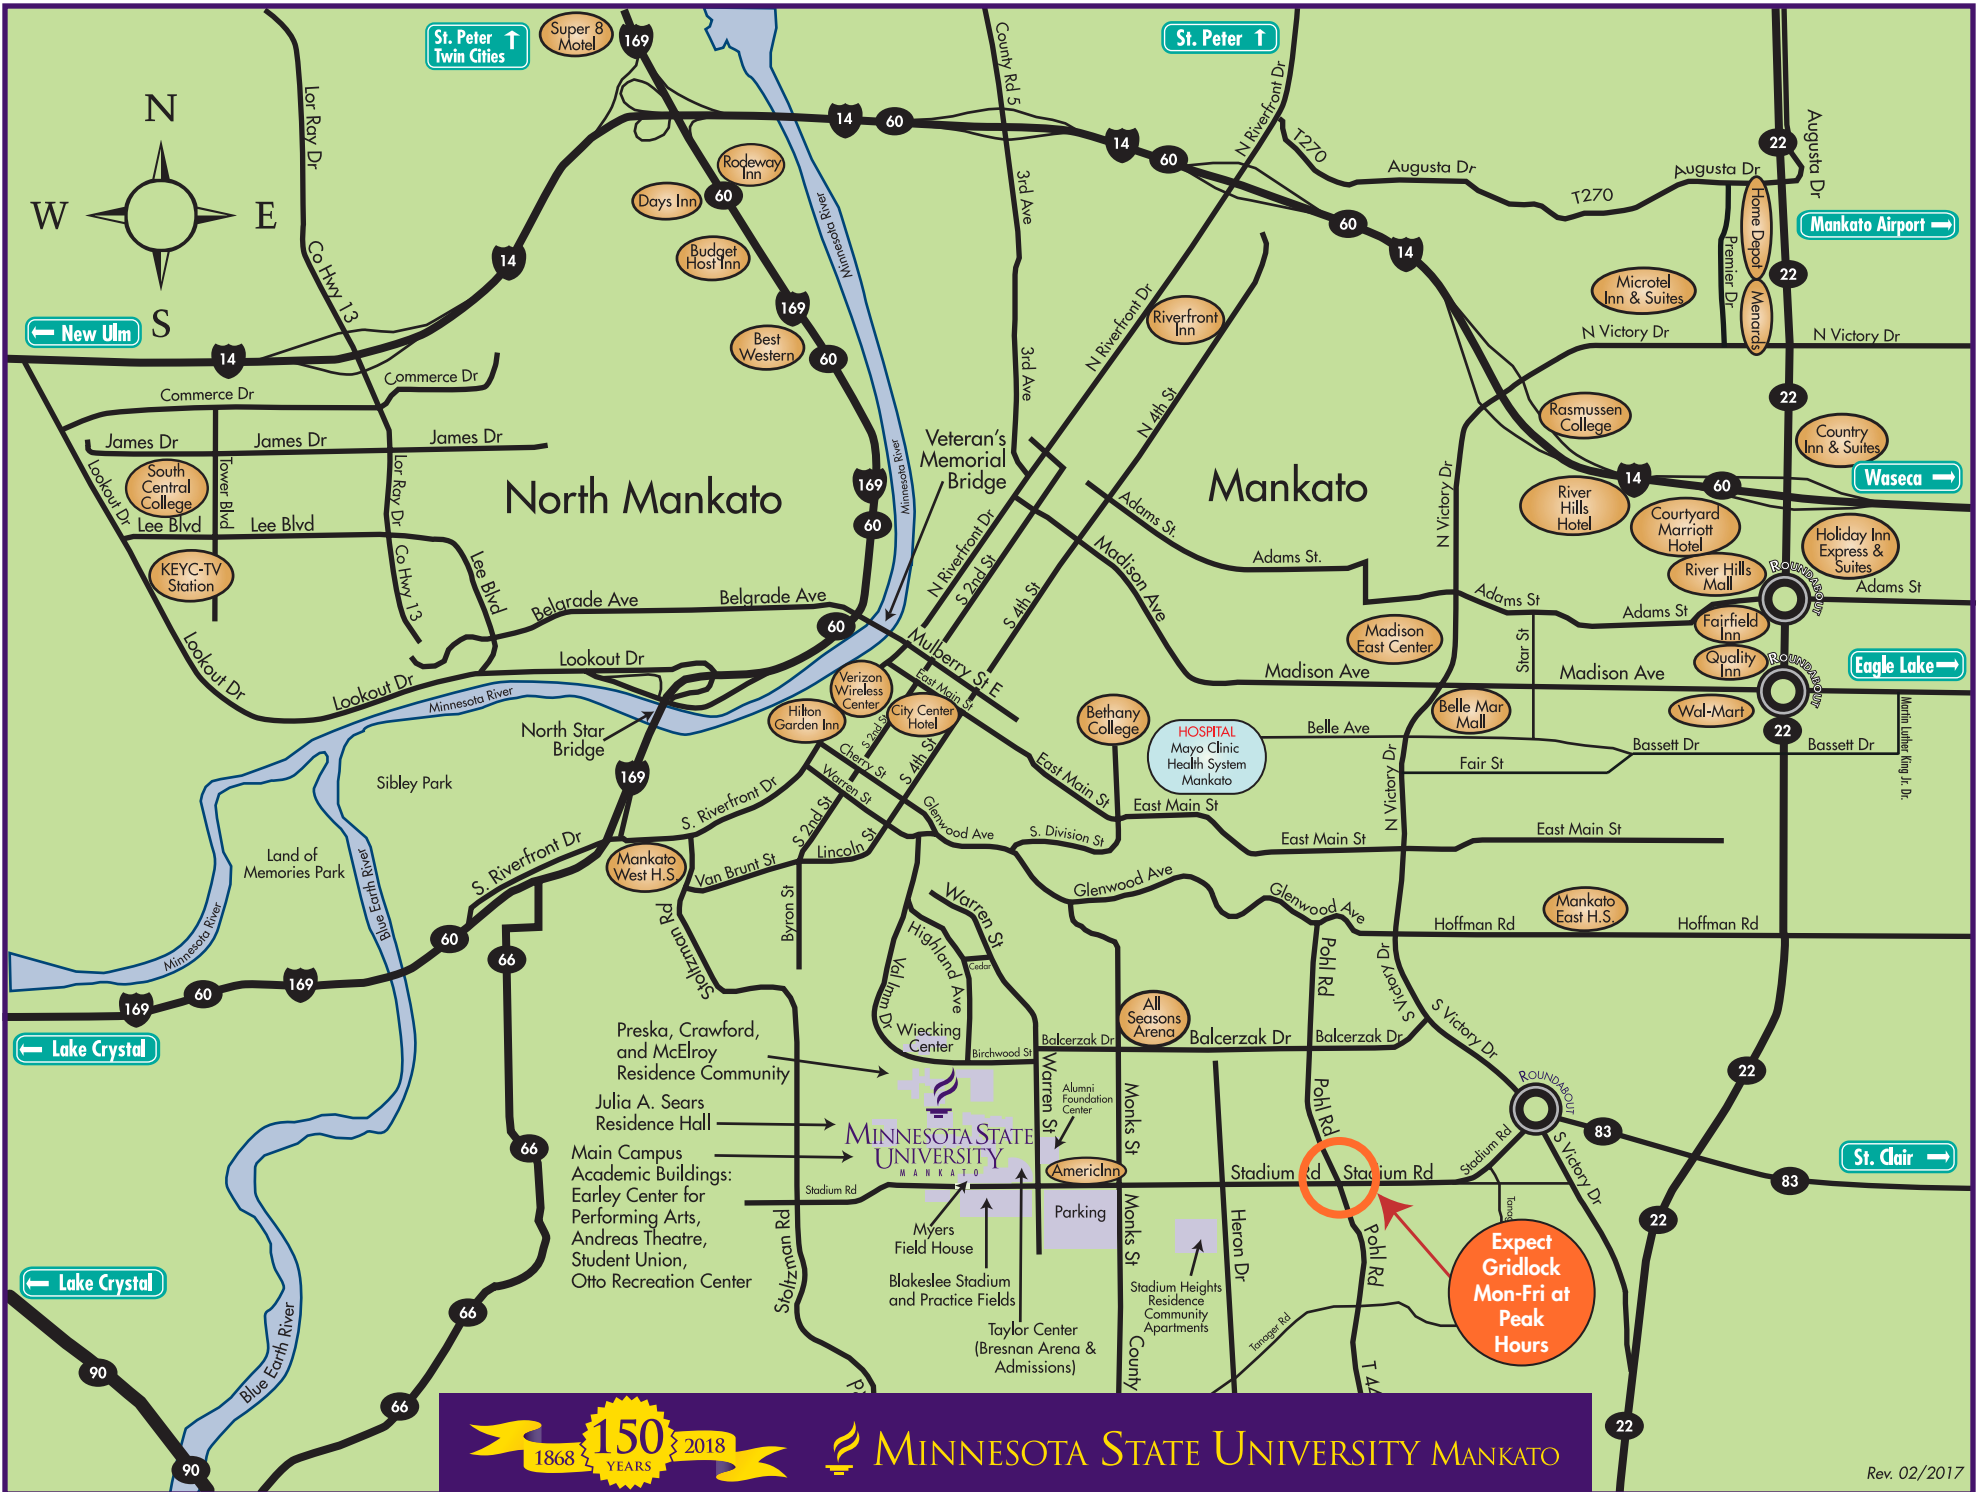

Schellberg Gym (HN)

Drop off in Lots 5 and 9

Bresnan Arena (TC)

Myers Field House (MF)

Otto Arena (OT)

Parking Lot 20 Purple

This document is available in alternative format to individuals with disabilities by calling "The Campus Hub" at 507-389-1866 (V), 800-627-3529 or 711 (MRS/TTY). Minnesota State University, Mankato is an Affirmative Action/Equal Opportunity University. Rev. 06/17

St. Peter ↑
Twin Cities

St. Peter ↑

← New Ulm

Mankato Airport →

Waseca →

Eagle Lake →

St. Clair →

Preska, Crawford, and McElroy Residence Community

Julia A. Sears Residence Hall

Main Campus Academic Buildings:
Earley Center for Performing Arts,
Andreas Theatre, Student Union,
Otto Recreation Center

MINNESOTA STATE UNIVERSITY
MANKATO

Myers Field House

Blakeslee Stadium and Practice Fields

Taylor Center (Bresnan Arena & Admissions)

Parking

AmericInn

Stadium Heights Residence Community Apartments

Expect Gridlock Mon-Fri at Peak Hours

MINNESOTA STATE UNIVERSITY MANKATO